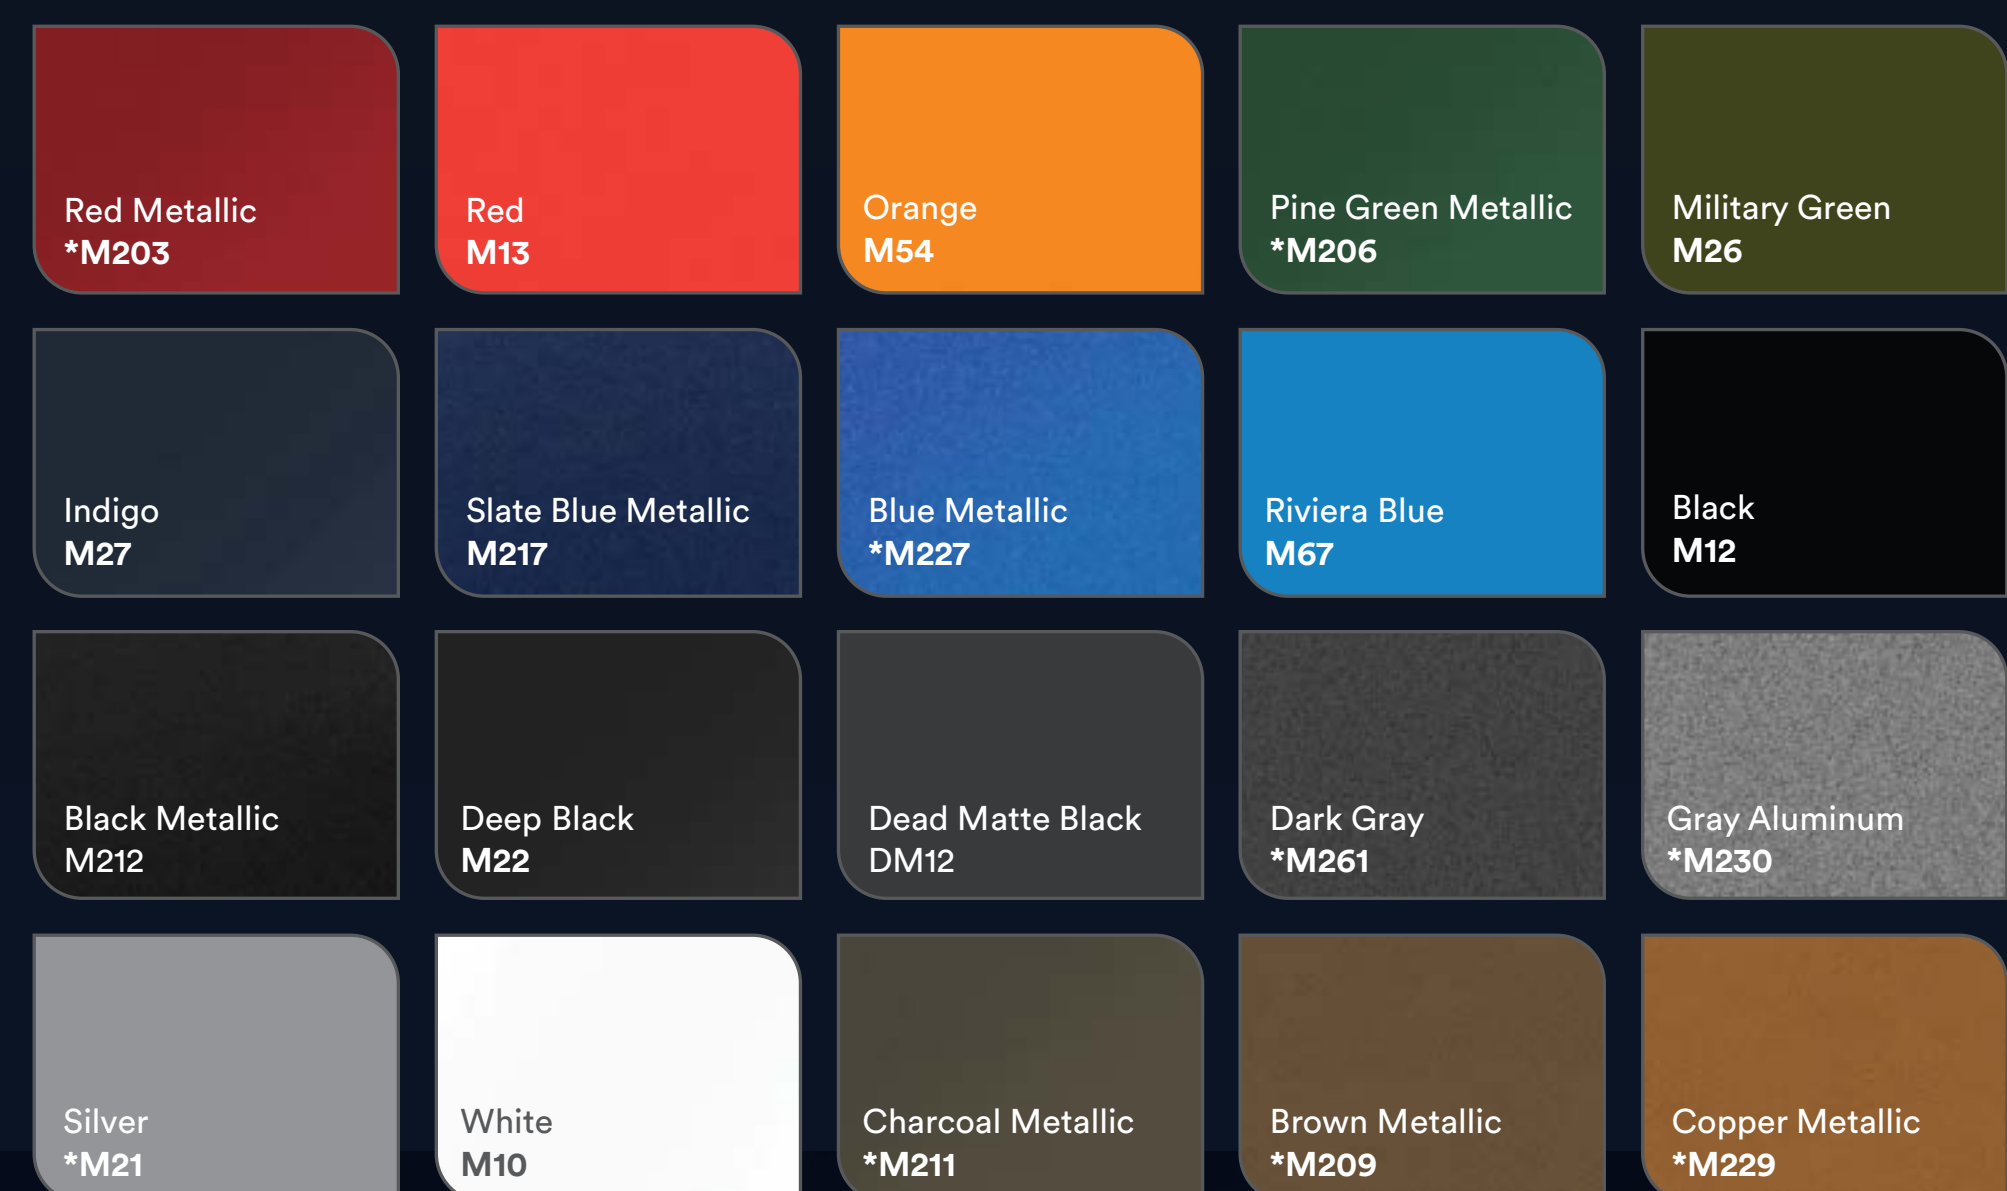

3M™ Wrap Film

Driven to inspire.

Gloss

Satin

Matte

Textures

Color Flips

Chrome