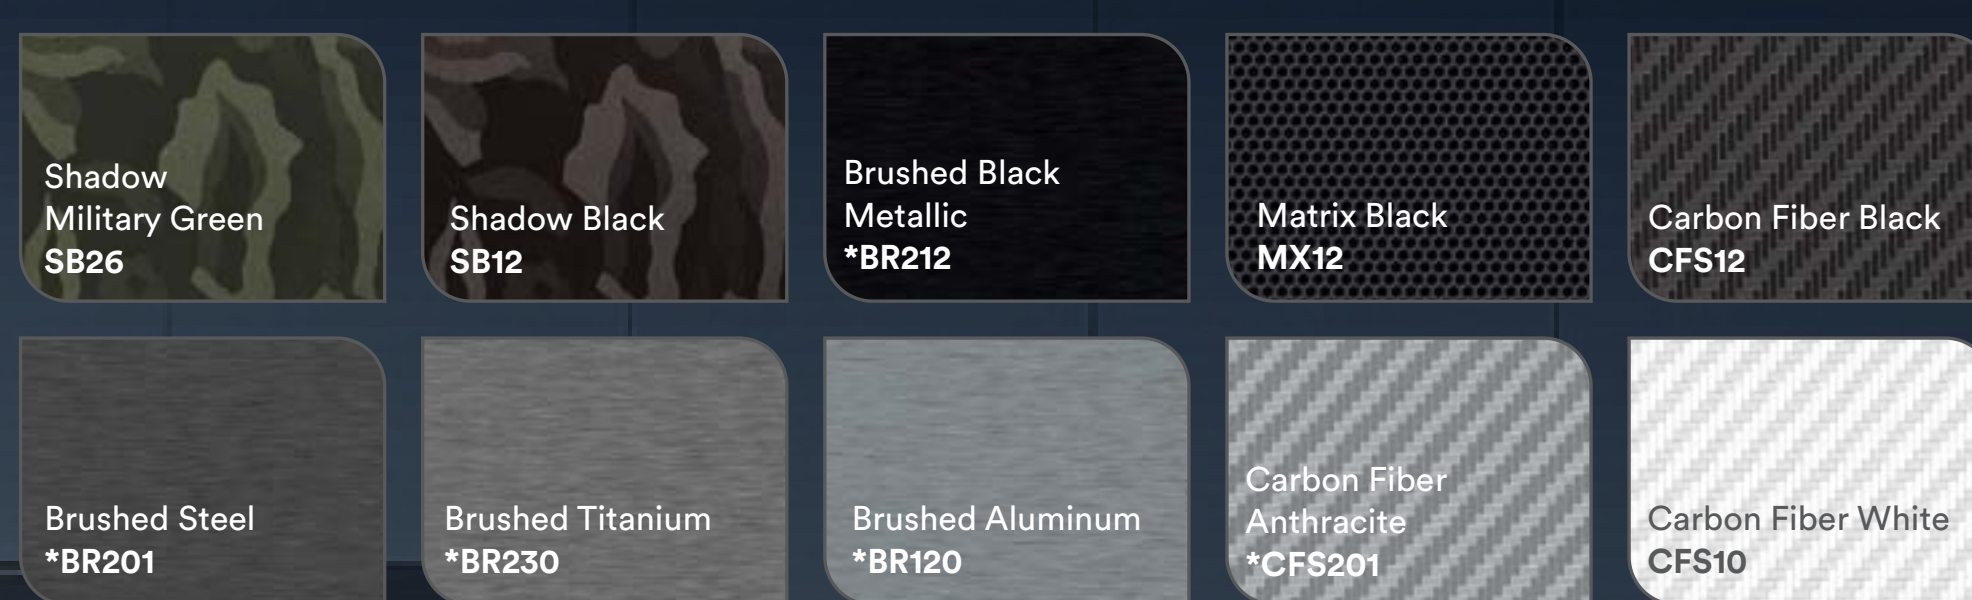

3M™ Wrap Film

Driven to inspire.

Gloss

Satin

Matte

Textures

Color Flips

Chrome