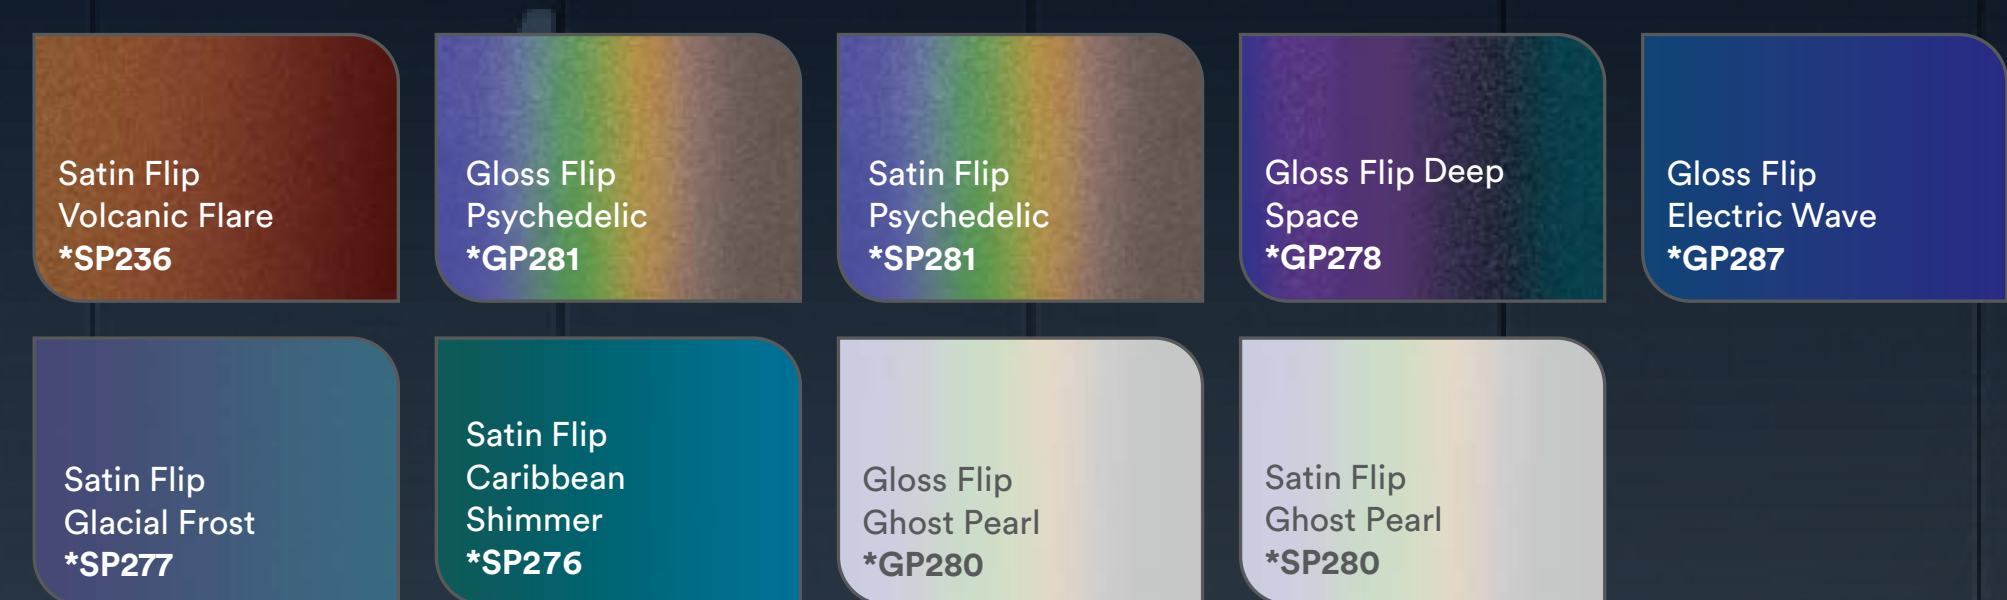

3M™ Wrap Film

Driven to inspire.

Gloss

Satin

Matte

Textures

Color Flips

Chrome